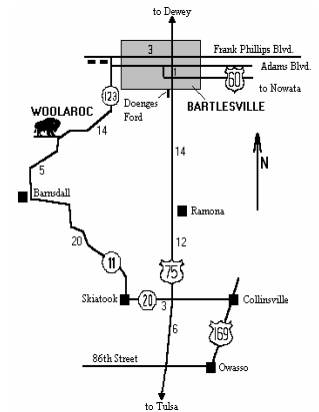

29th Annual

Same Great Race!
Same Great Place!

8k Run/Racewalk at 8:30 A.M.
& 1 Mile Fun Run at 8:35 A.M.
Saturday, October 17, 2009

Park, start, and finish at museum! Gates to park close promptly at 8:00 a.m. Plan to arrive early!

Come experience Woolaroc by participating in the Woolaroc Road Race. Runners and walkers roam with the buffalo and deer as they compete in the most scenic race in the Southwest.

Proceeds benefit the Oklahoma Wesleyan University Cross Country Team, Bartlesville YMCA "Run for the Streets, and Special Olympians.

- USATF Sanctioned/Certified. Course must be cleared by 10 a.m.
- Awards in USATF male and female age groups.
- Top 3 male and female racewalker awards. **Must walk entire course. Honor system.**
- **Timing** by ChampionChip-Fleet Feet Sports Tulsa.
- Long-sleeved t-shirts (not guaranteed for race day registration.)
- Free post-race refreshments
- Free admission to Woolaroc for runners and guests (an \$8 Adult value.) *After the race, enjoy the Woolaroc Museum and Lodge. Buffalo burgers and other food items are available for purchase.*
- **Parking** at Museum- 10 min. from entrance.
- Exit road from Museum area closed 8:30 to 9:45 a.m.
- **Online registration** at www.active.com
- **Tulsa Registration** available at Fleet Feet Sports Tulsa, Kings Pointe Village, 61st and Yale.
- **Runner's registration, and packet pickup**
Friday, October 16 at Doenges-Bartlesville, 1901 SE Washington Blvd. (Hwy 75) 4:30-7:00 p.m. Free drinks.
- **Race day registration/packet pickup** at Woolaroc 7-8:15
- No unclaimed packets will be mailed after race unless \$7 mailing fee paid.
- **Results** posted on website www.oksportsandfitness.com.
- **Race Information:** (918)333-8294 or (918)333-0900
- **Web Site:** www.osagehillstrun.org

Located 12 miles southwest of Bartlesville on Highway 123.

Organized and administered by Osage Hills Running Club.

Special thanks to all of the Sponsors and Contributors

Doenges
TOYOTA • FORD • LINCOLN • MERCURY